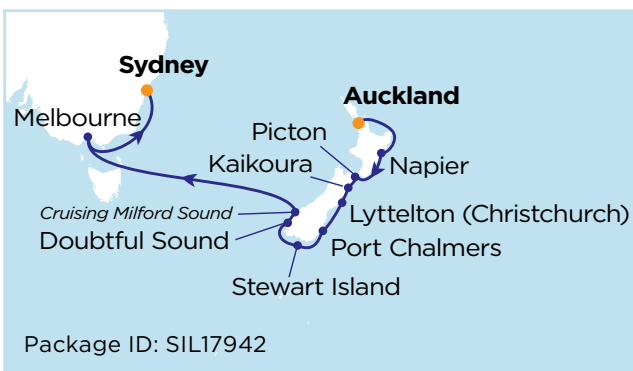

New Zealand

DISCOVERY

SILVERSEA®

**BONUS OFFER - FREE BUSINESS CLASS AIRFARE,
FREE HOTEL STAY, FREE TRANSFERS^
& US$1,000 ONBOARD CREDIT PER SUITE!~**

Cruise departs 5 Jan 2021 | 14 night cruise | Silver Muse

16 night holiday includes:

- **FREE** Business class airfare to Auckland
- **FREE** 2 night stay at Hilton Auckland in a Deluxe Harbour View Room incl. breakfast
- **FREE** Auckland City & West Coast Luxury Tour
- 14 night cruise from Auckland to Sydney
- All main meals* and entertainment onboard
- **FREE** Transfer between airport and hotel in Auckland
- **FREE** Transfer between home and airport#

**Suite
from:**

**Ex SYD
$8,875pp***

**Ex MEL
$8,845pp***

**Ex BNE
$8,850pp***

**Ex ADL
$9,045pp***

**Ex PER
$9,465pp***

SILVERSEA'S ALL-INCLUSIVE LIFESTYLE

- All meals onboard your cruise*
- Complimentary beverages and sophisticated entertainment on board
- Butler service in all suites
- In-suite bar with your beverage preferences
- Complimentary WiFi†
- Included gratuities & more

For further details contact your local Cruiseco Travel Agent

If this box is empty call 1800 550 320 or visit www.cruising.com.au