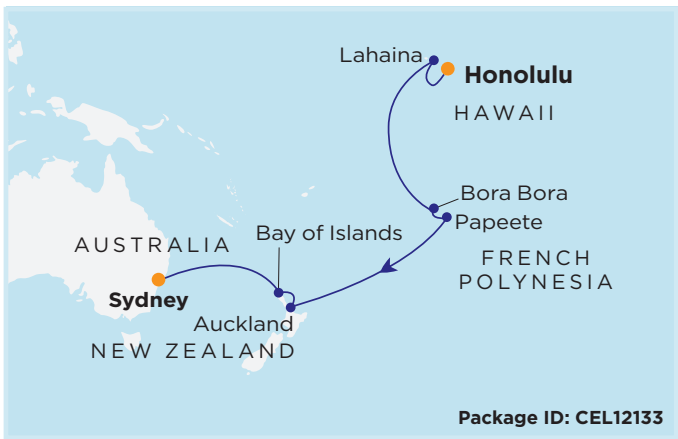

Hawaii, Tahiti & NEW ZEALAND

**SENSATIONAL VALUE HOLIDAY!
PLUS BONUS: US\$300 ONBOARD CREDIT PER STATEROOM~**

Honolulu to Sydney | Celebrity Solstice Cruise departs 28 September 2020

18 night holiday includes:

- Airfare from Melbourne to Honolulu
- 1 night stay at the Waikiki Resort, incl. breakfast
- 17 night cruise from Honolulu to Sydney aboard Celebrity Solstice
- All main meals* and entertainment onboard
- Airfare from Sydney to Melbourne
- Transfers between airport, hotel & port in Honolulu