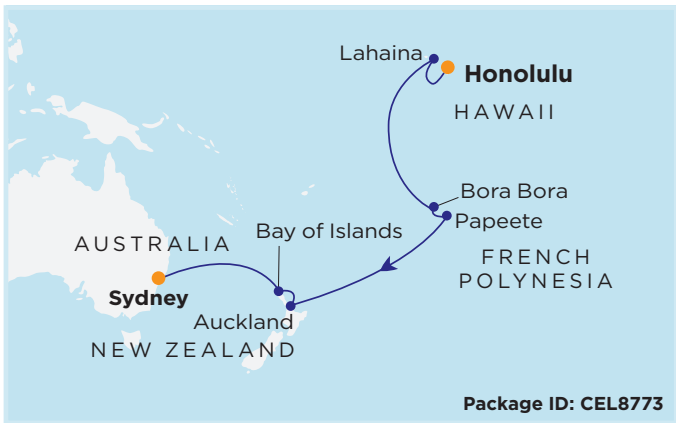

Hawaii, Tahiti & NEW ZEALAND

**SENSATIONAL VALUE HOLIDAY!
PLUS BONUS: US\$300 ONBOARD CREDIT PER STATEROOM~**

Honolulu to Sydney | Celebrity Solstice Cruise departs 28 September 2020

19 night holiday includes:

- Airfare from Sydney to Honolulu
- 2 night stay at the Waikiki Resort, incl. breakfast
- 17 night cruise from Honolulu to Sydney aboard Celebrity Solstice
- All main meals* and entertainment onboard
- Transfers between airport, hotel & port in Honolulu